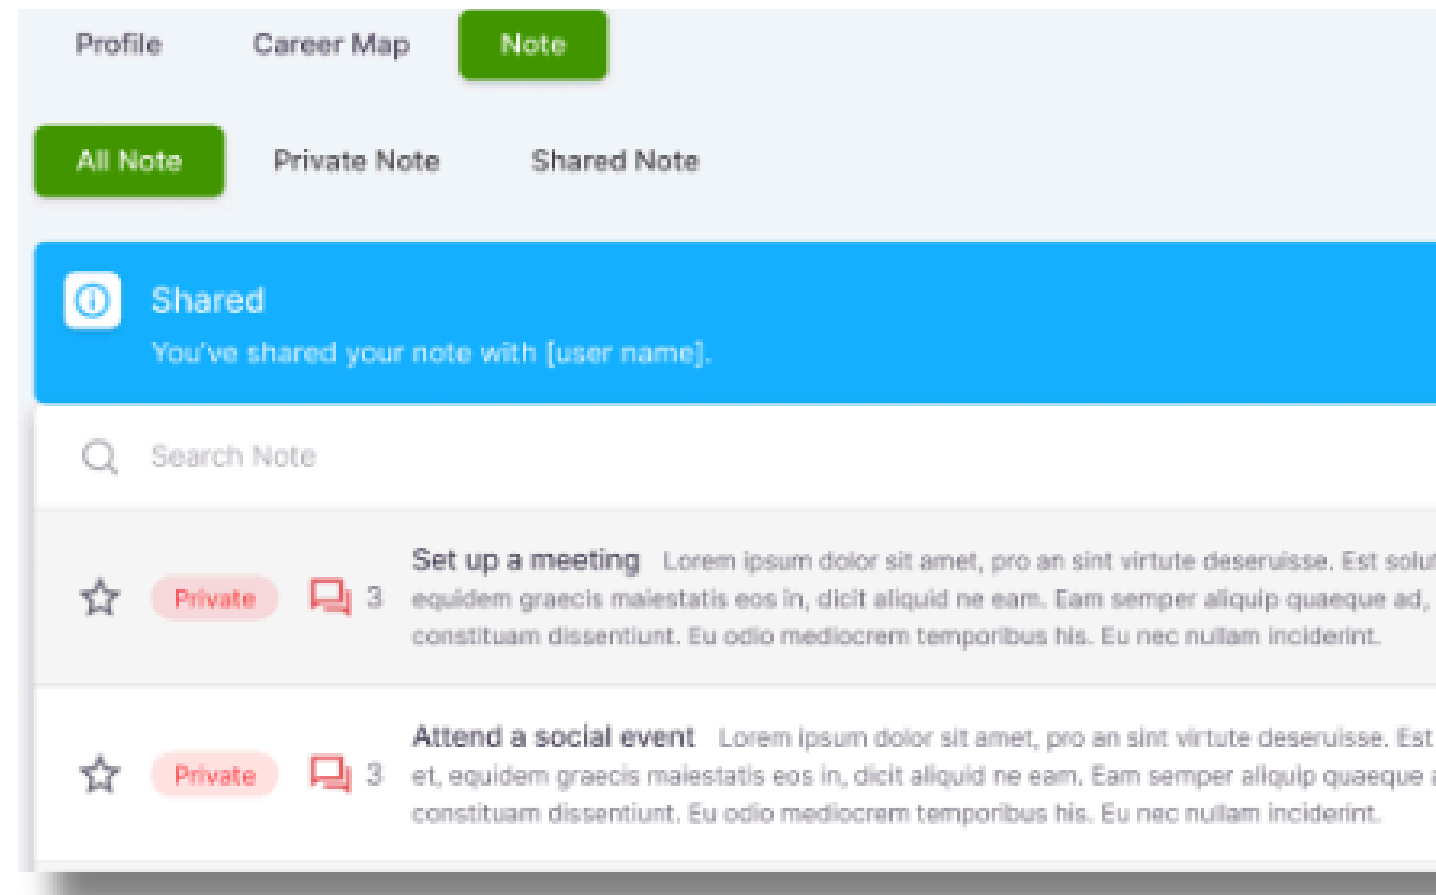

CAREER COMPANION

Lattitude

Connection
Mentorship
Software

Mentor match
assessment

Mentorship lessons,
guidance, and nudges

Coordinate goals and
track conversations

Your Map to Professional Growth

Build your *Personal Board of Advisors*