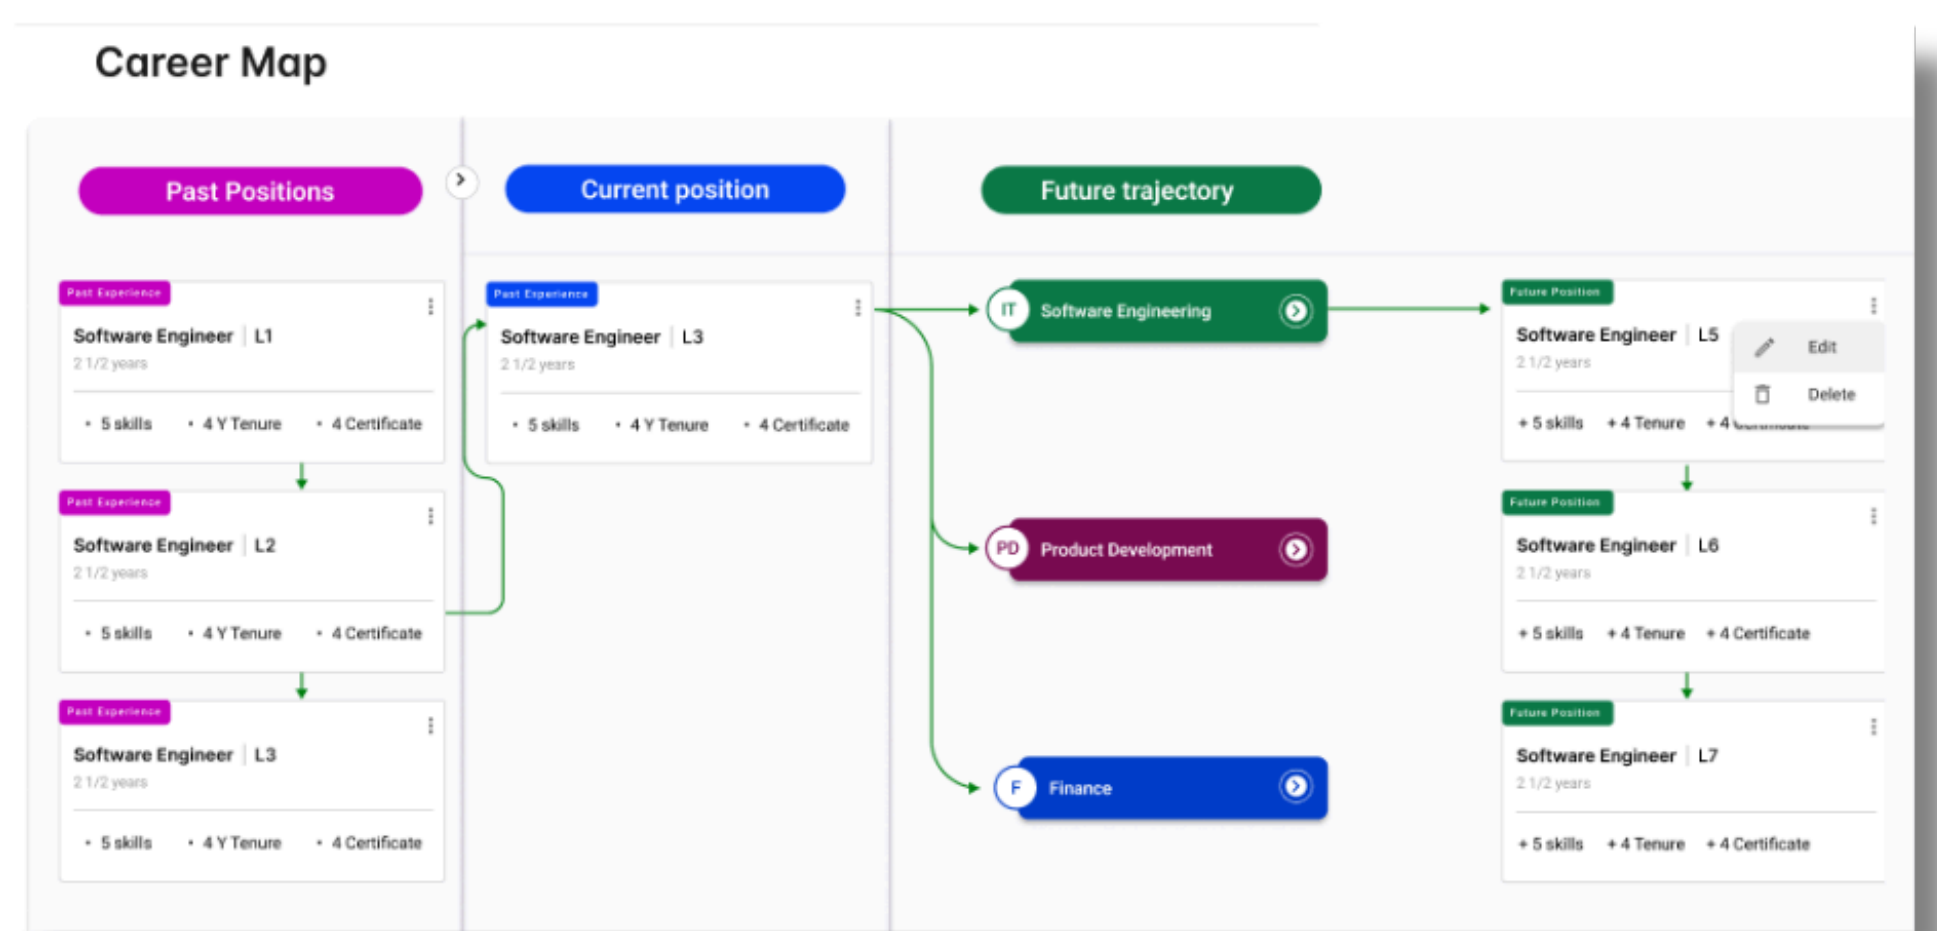

CAREER COMPANION

Lattitude

Connection
Mentorship
Software

Mentor match
assessment

Mentorship lessons,
guidance, and nudges

Coordinate goals and
track conversations

Your Map to Professional Growth

Build your *Personal Board of Advisors*

Create your *Career Map*
(past, present, future)

Reach out with questions
Pete@GoLattitude.com

@golattitude
 @pete-schramm