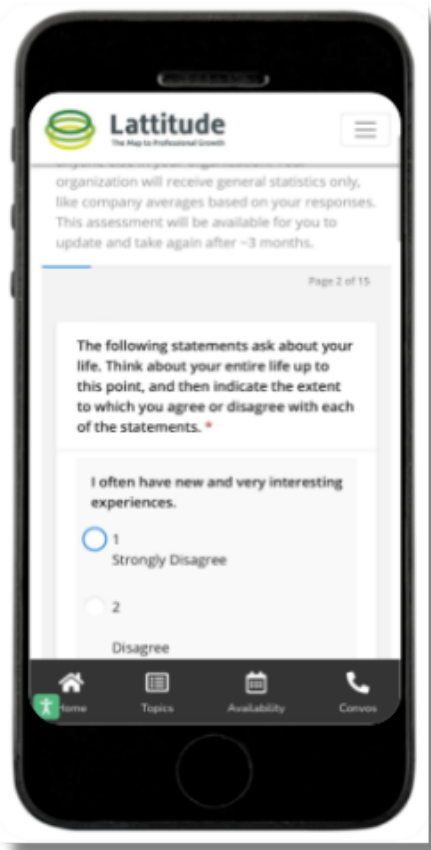

CAREER COMPANION

Lattitude

Connection
Mentorship
Software

Mentor match
assessment

Mentorship lessons,
guidance, and nudges

Coordinate goals and
track conversations

Your Map to Professional Growth

Build your *Personal Board of Advisors*

Create your *Career Map*
(past, present, future)

Reach out with questions
Pete@GoLattitude.com

@golattitude
 @pete-schramm